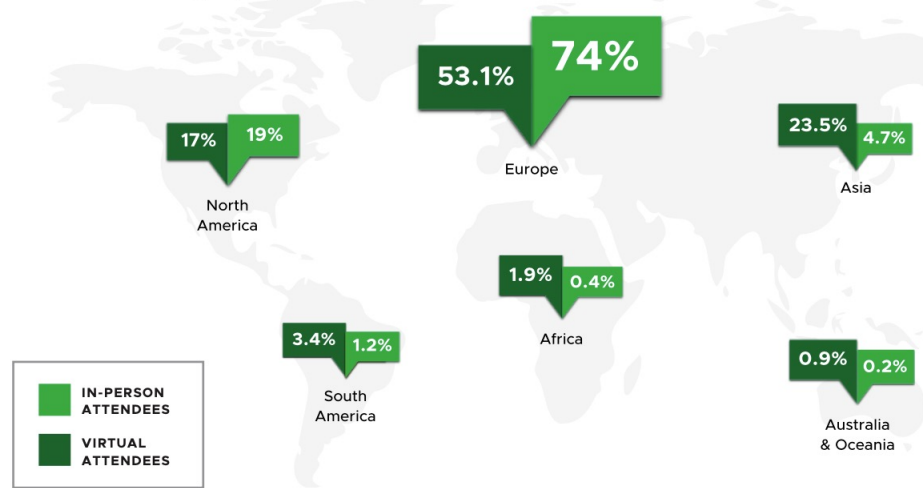

Attendee Geography

Top Three Attendee Job Functions

Job Function	Count
DEVOPS / SRE / SYSADMIN	6,395
DEVELOPER	3,867
ARCHITECT	3,127

Content

17
KEYNOTES

146
BREAKOUT SESSIONS

76
MAINTAINER SESSIONS

1,178
CFP SUBMISSIONS

12
CNCF-HOSTED CO-LOCATED EVENTS

243
SPEAKERS