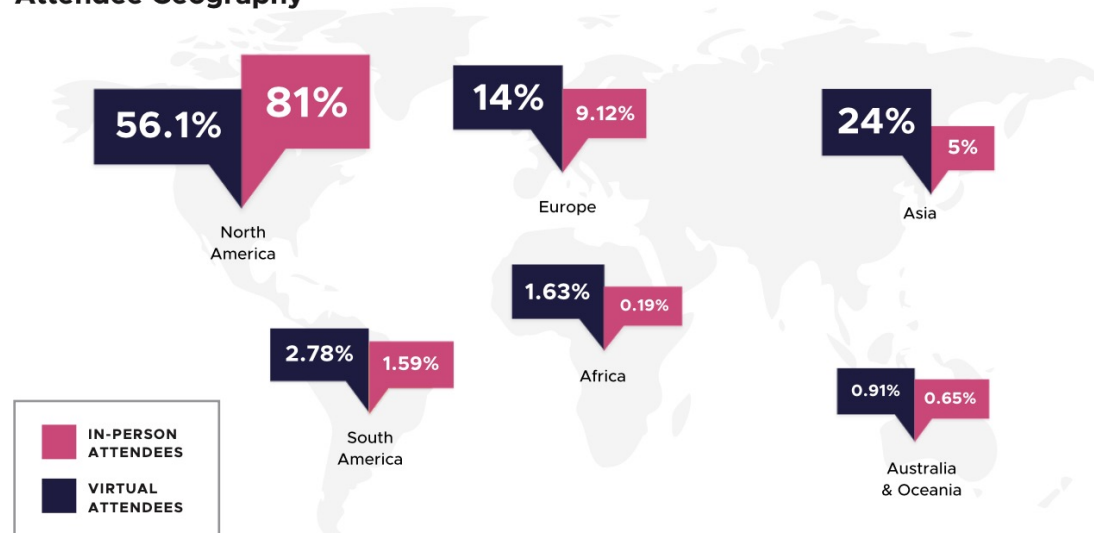

7,403

FIRST TIMERS

61%

Content

18

KEYNOTES

176

BREAKOUT SESSIONS

90

MAINTAINER SESSIONS

1,551

CFP SUBMISSIONS

15

CNCF-HOSTED CO-LOCATED EVENTS

531

SPEAKERS

Attendee Geography

Top Three Attendee Job Functions

DEVOPS / SRE / SYSADMIN

4,557

DEVELOPER

3,378

ARCHITECT

2,777